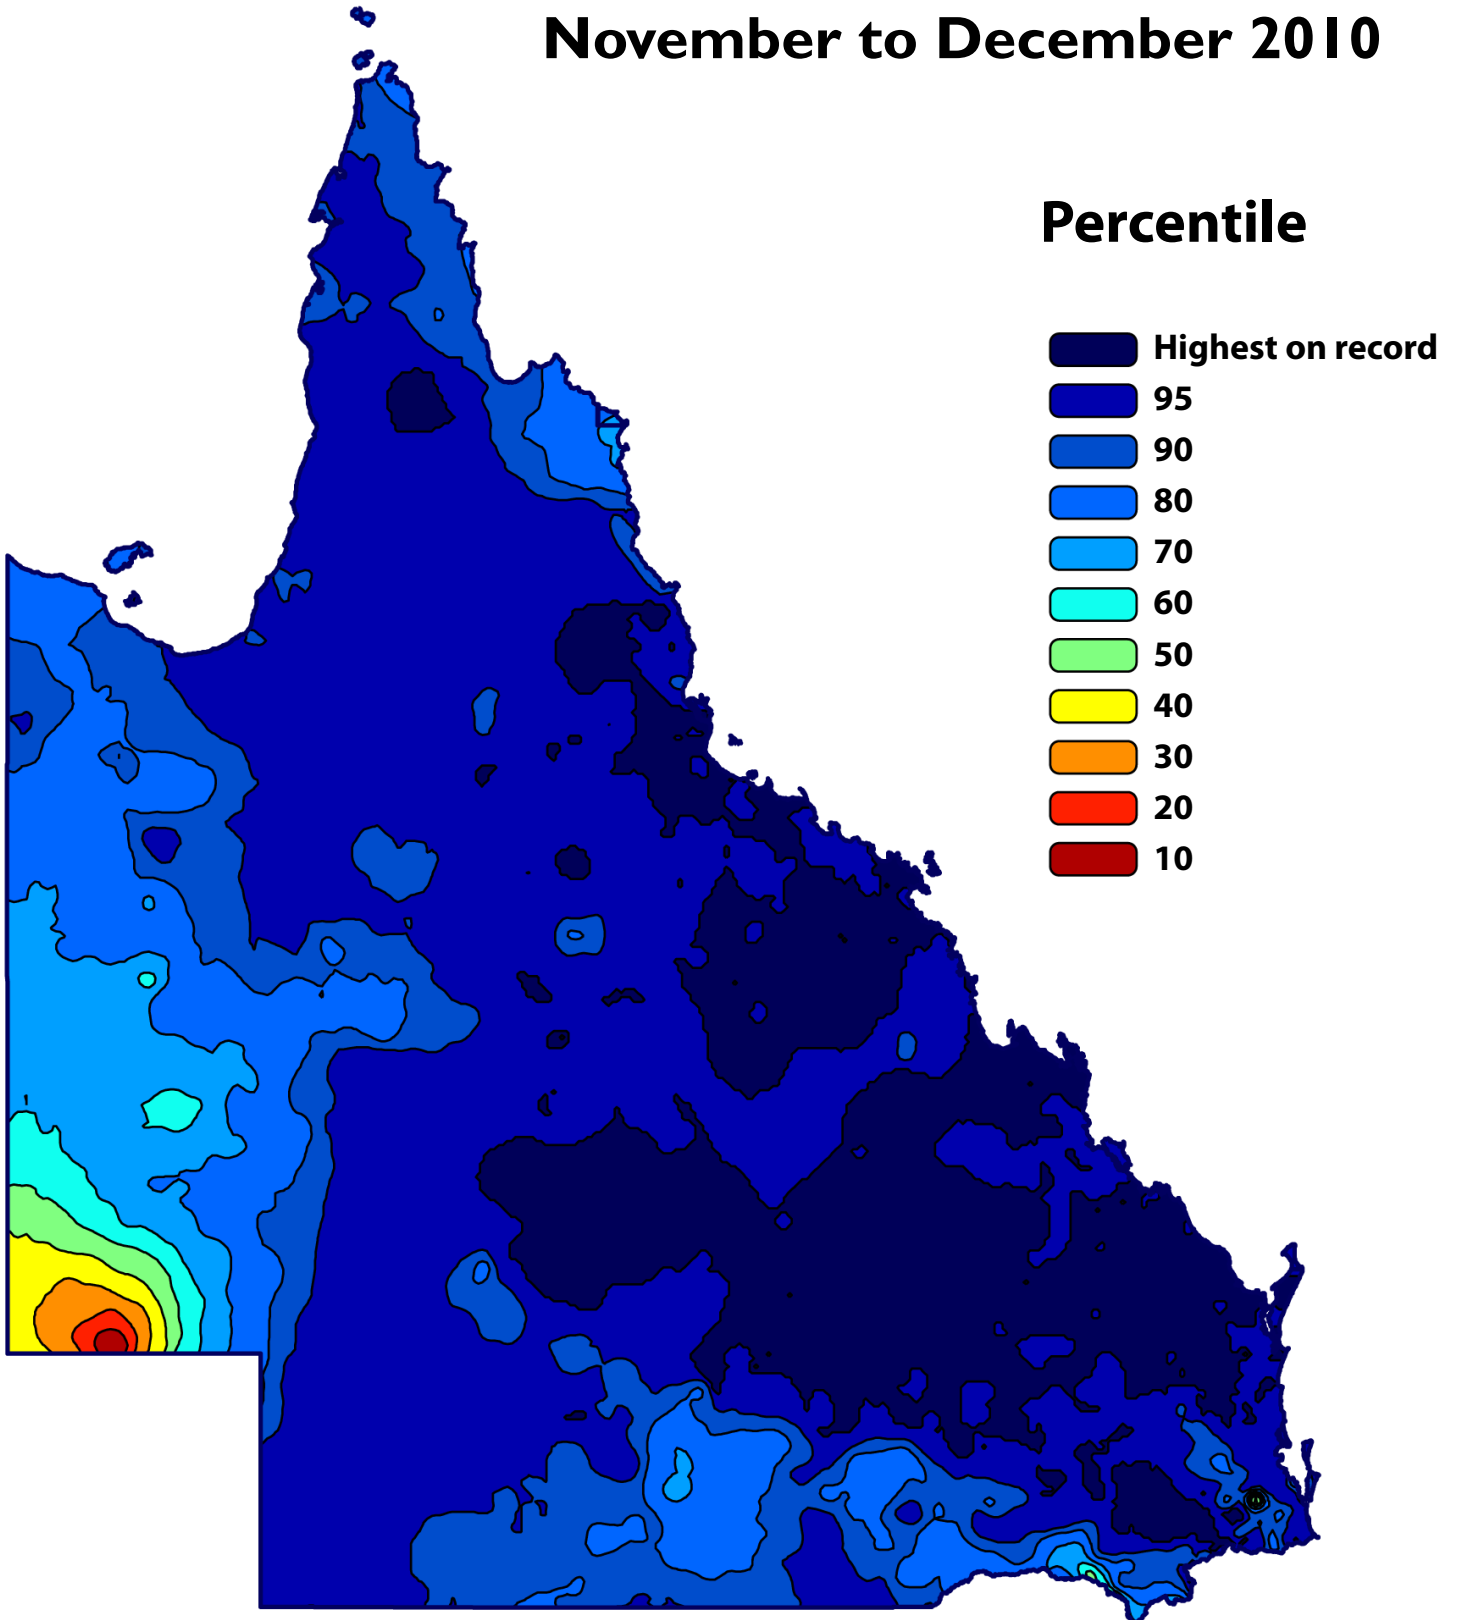

Rainfall Relative to Historical Records November to December 2010

www.LongPaddock.qld.gov.au